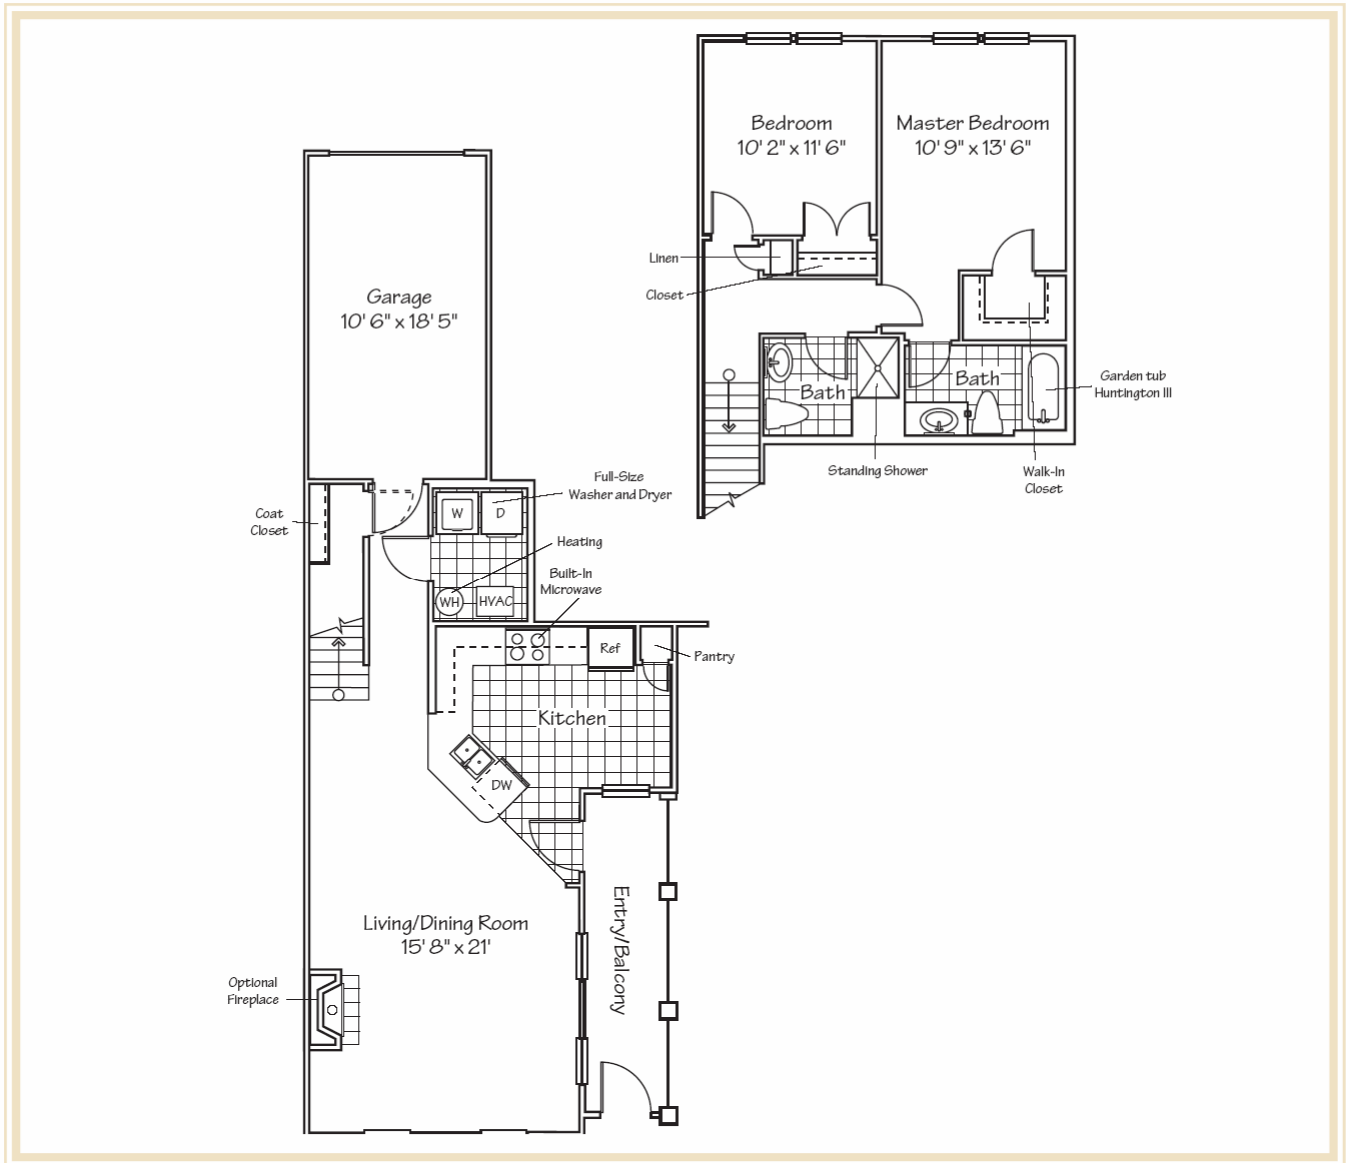

# THE TARA

The Residences  
at King Farm

2 STORY, 2 BEDROOM, 2 BATH 1090 Approx. square feet

## SPECIAL FEATURES

This home features a private entry with a large balcony, a one car garage and oversized living space.

RENT \$ \_\_\_\_\_

APARTMENT NO. \_\_\_\_\_