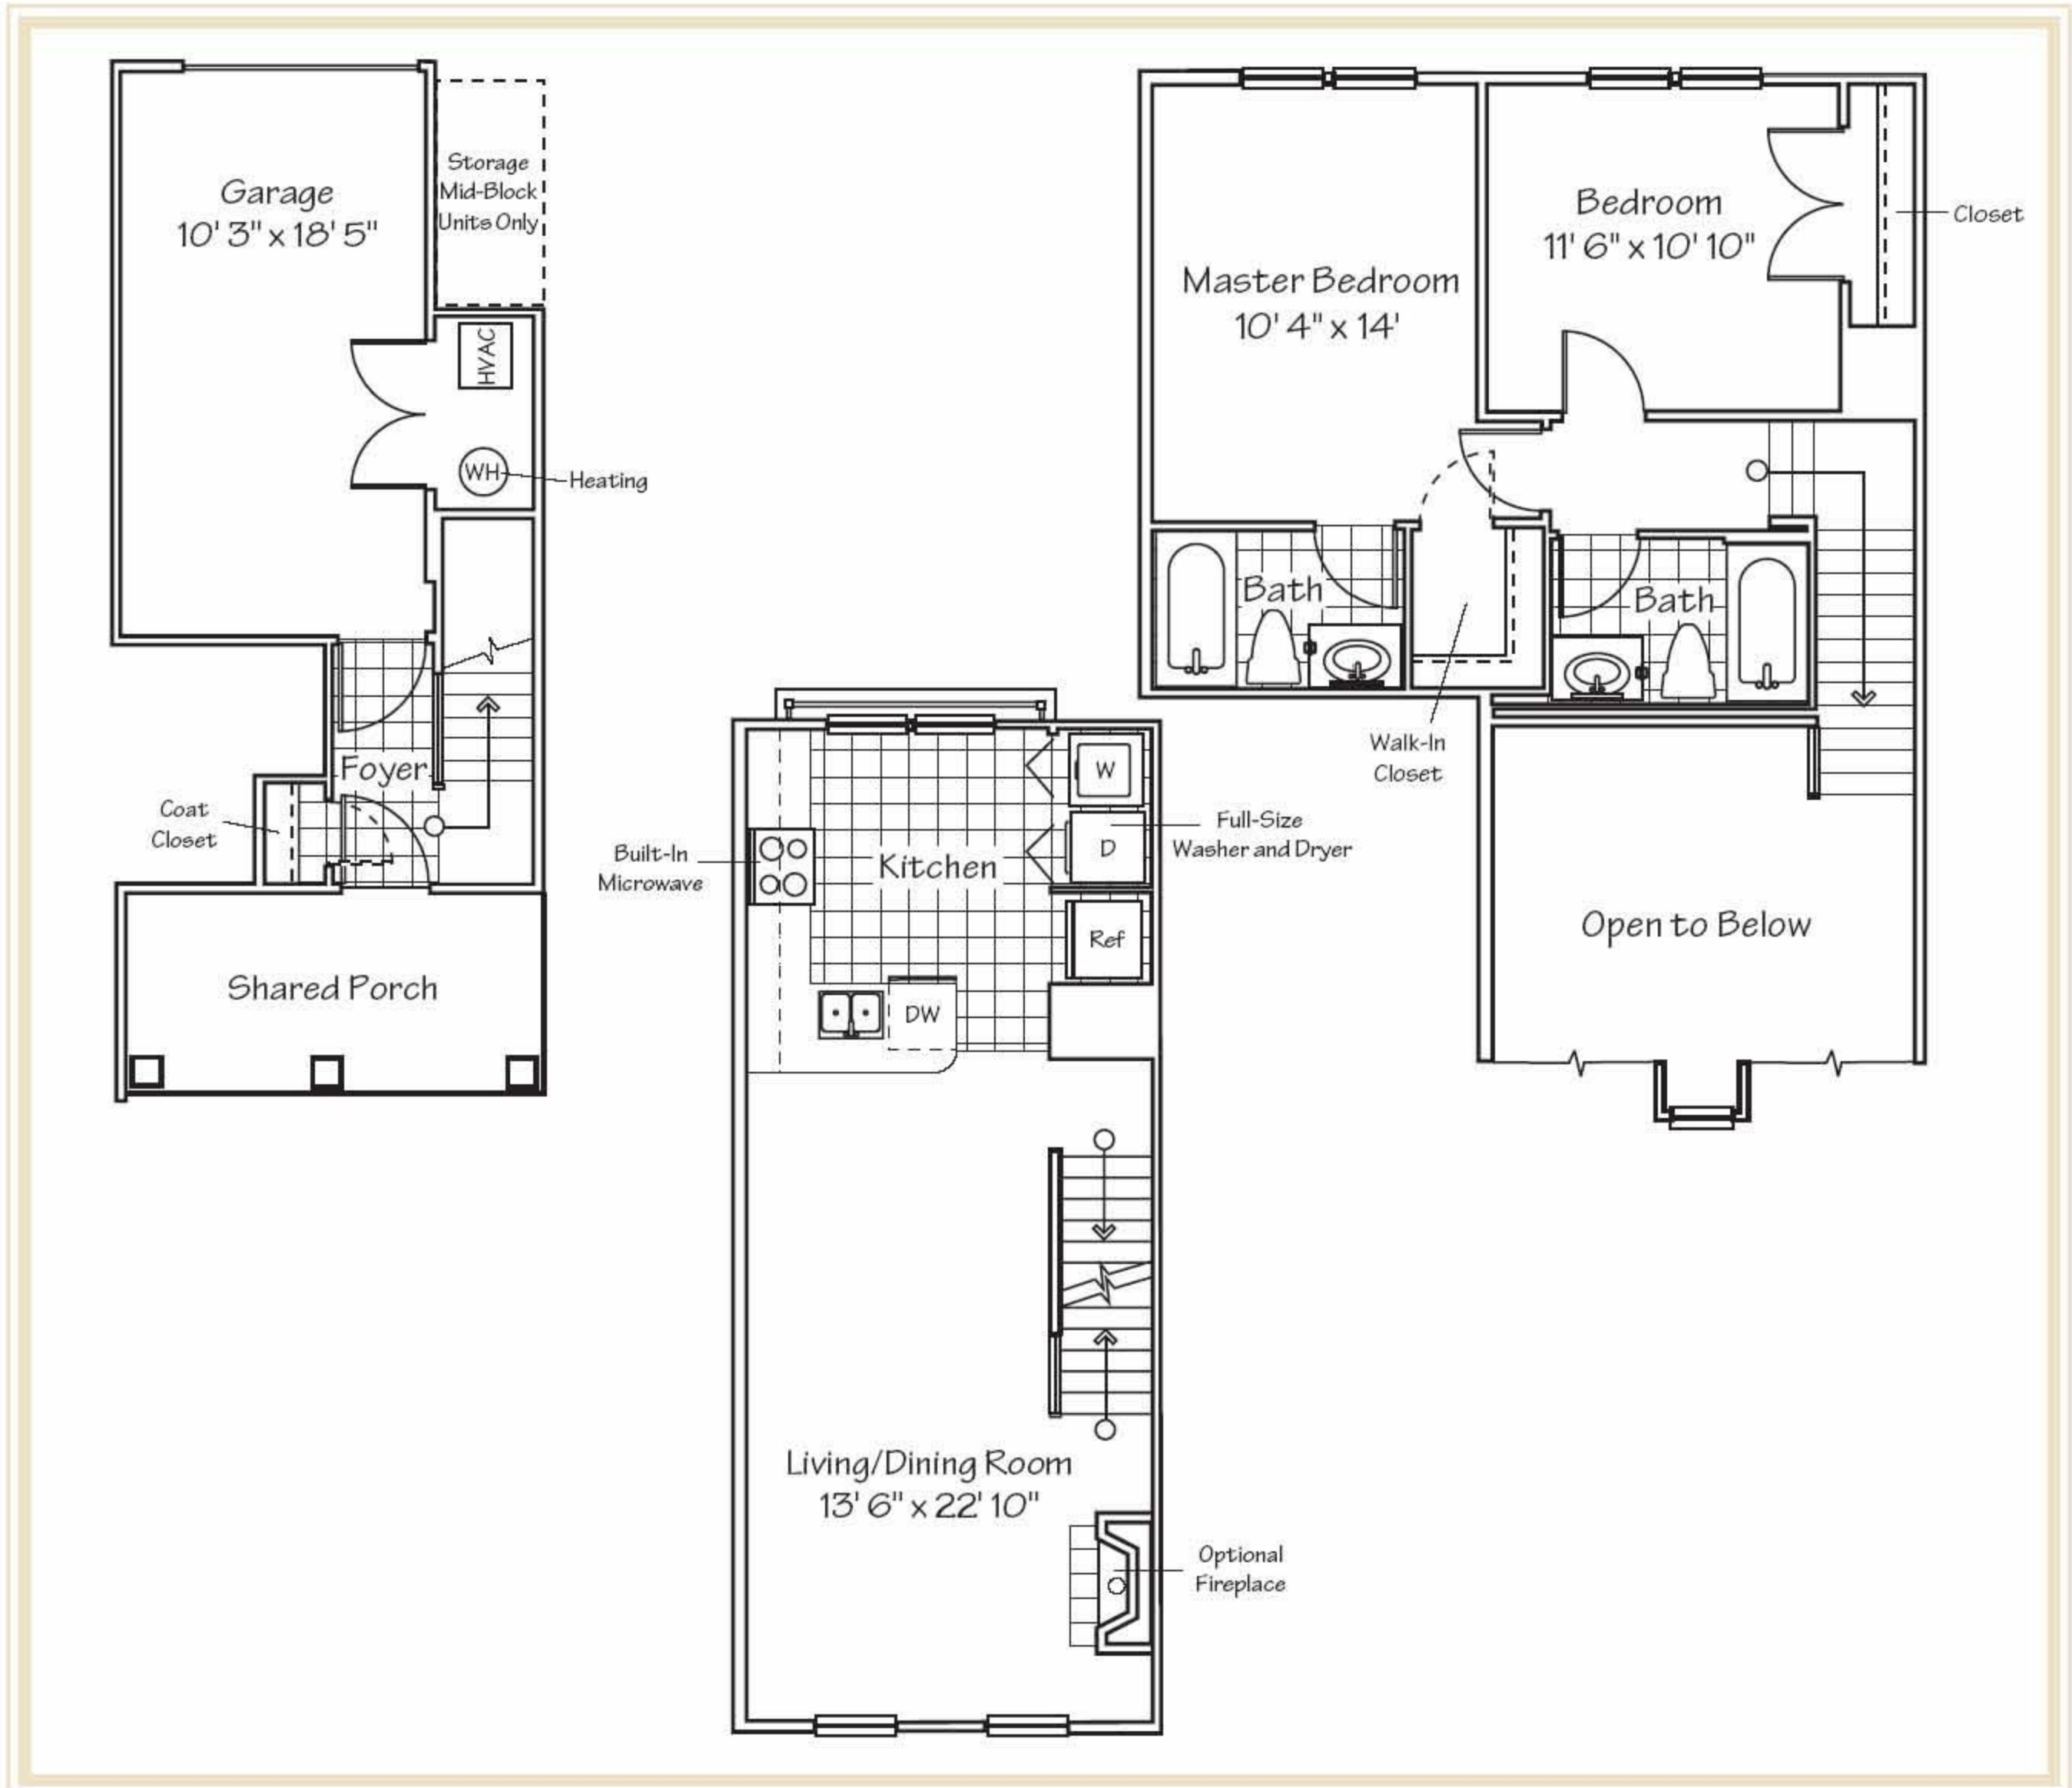

THE CAMELLIA

The Residences
at King Farm

3 STORY, 2 BEDROOM, 2 BATH 1178 Approx. square feet

SPECIAL FEATURES

This home features cathedral living room ceiling and large bedrooms upstairs.

RENT \$ _____

APARTMENT NO. _____