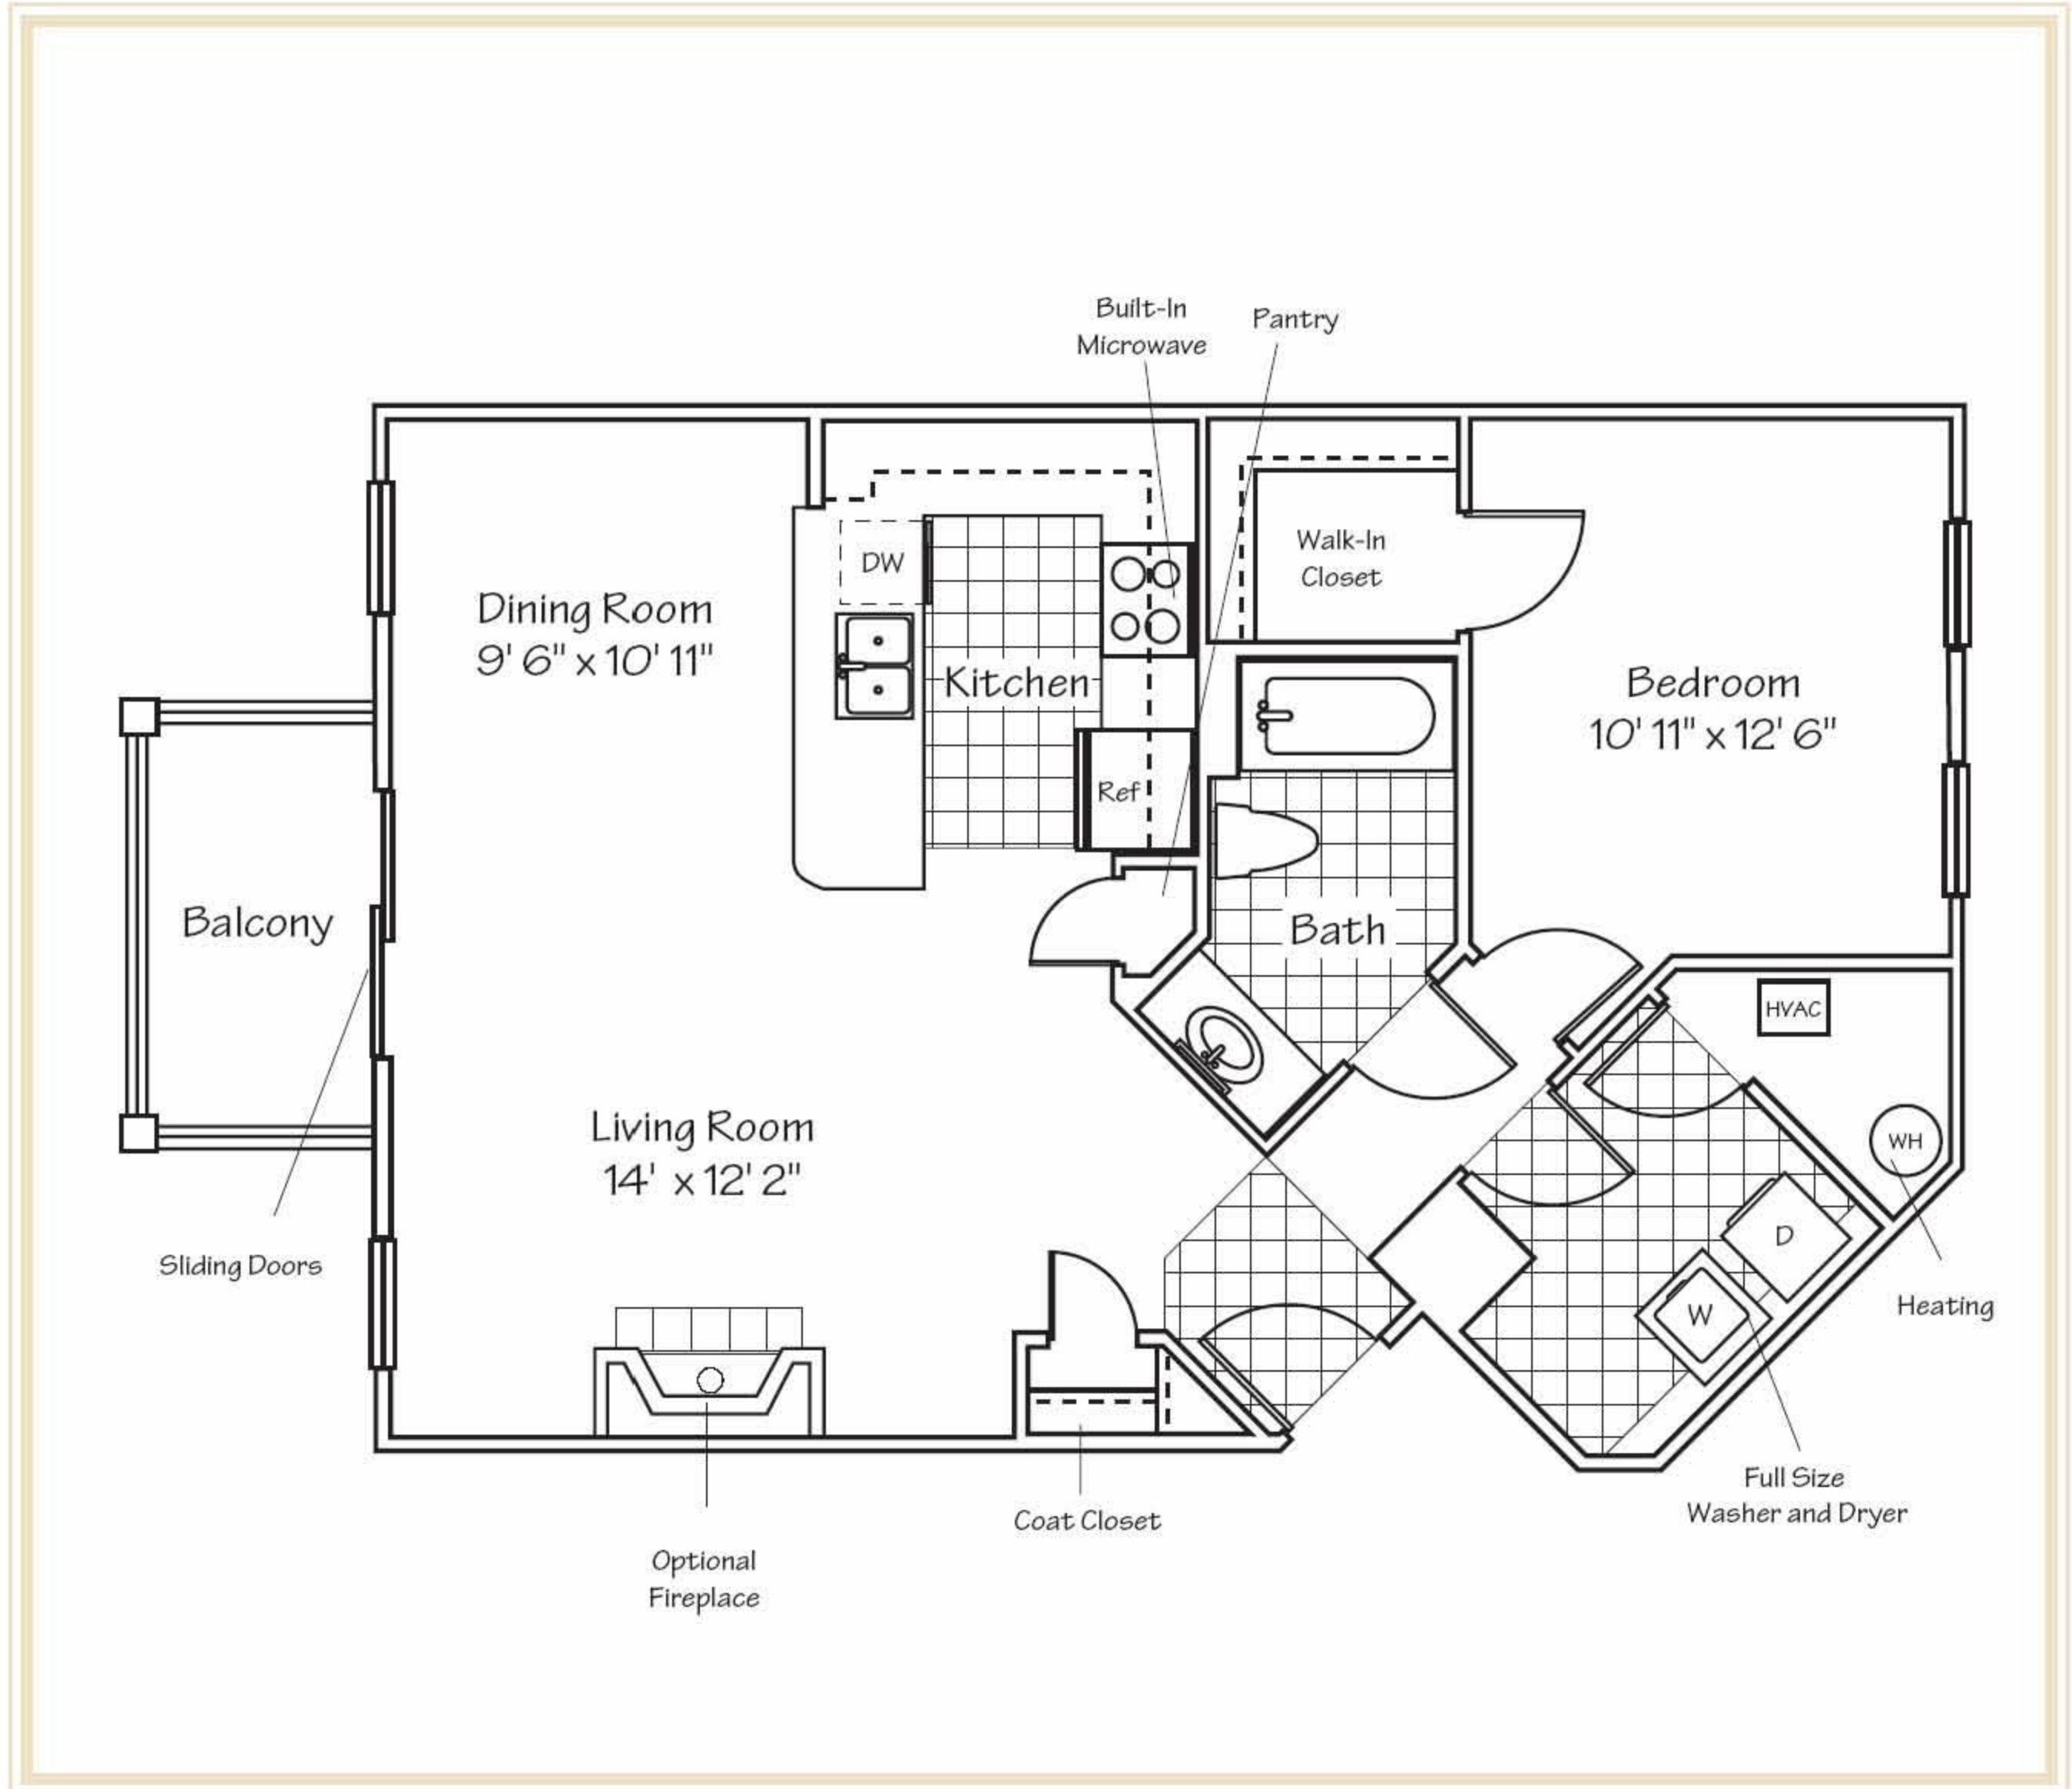

THE DOGWOOD

The Residences
at King Farm

1 BEDROOM, 1 BATH 792 Approx. square feet

SPECIAL FEATURES

This home features an open and inviting kitchen, large master bath and a spacious laundry room.

RENT \$ _____

APARTMENT NO. _____

THE RESIDENCES AT KING FARM

Ph 301.519.2806 Fx 301.519.2809