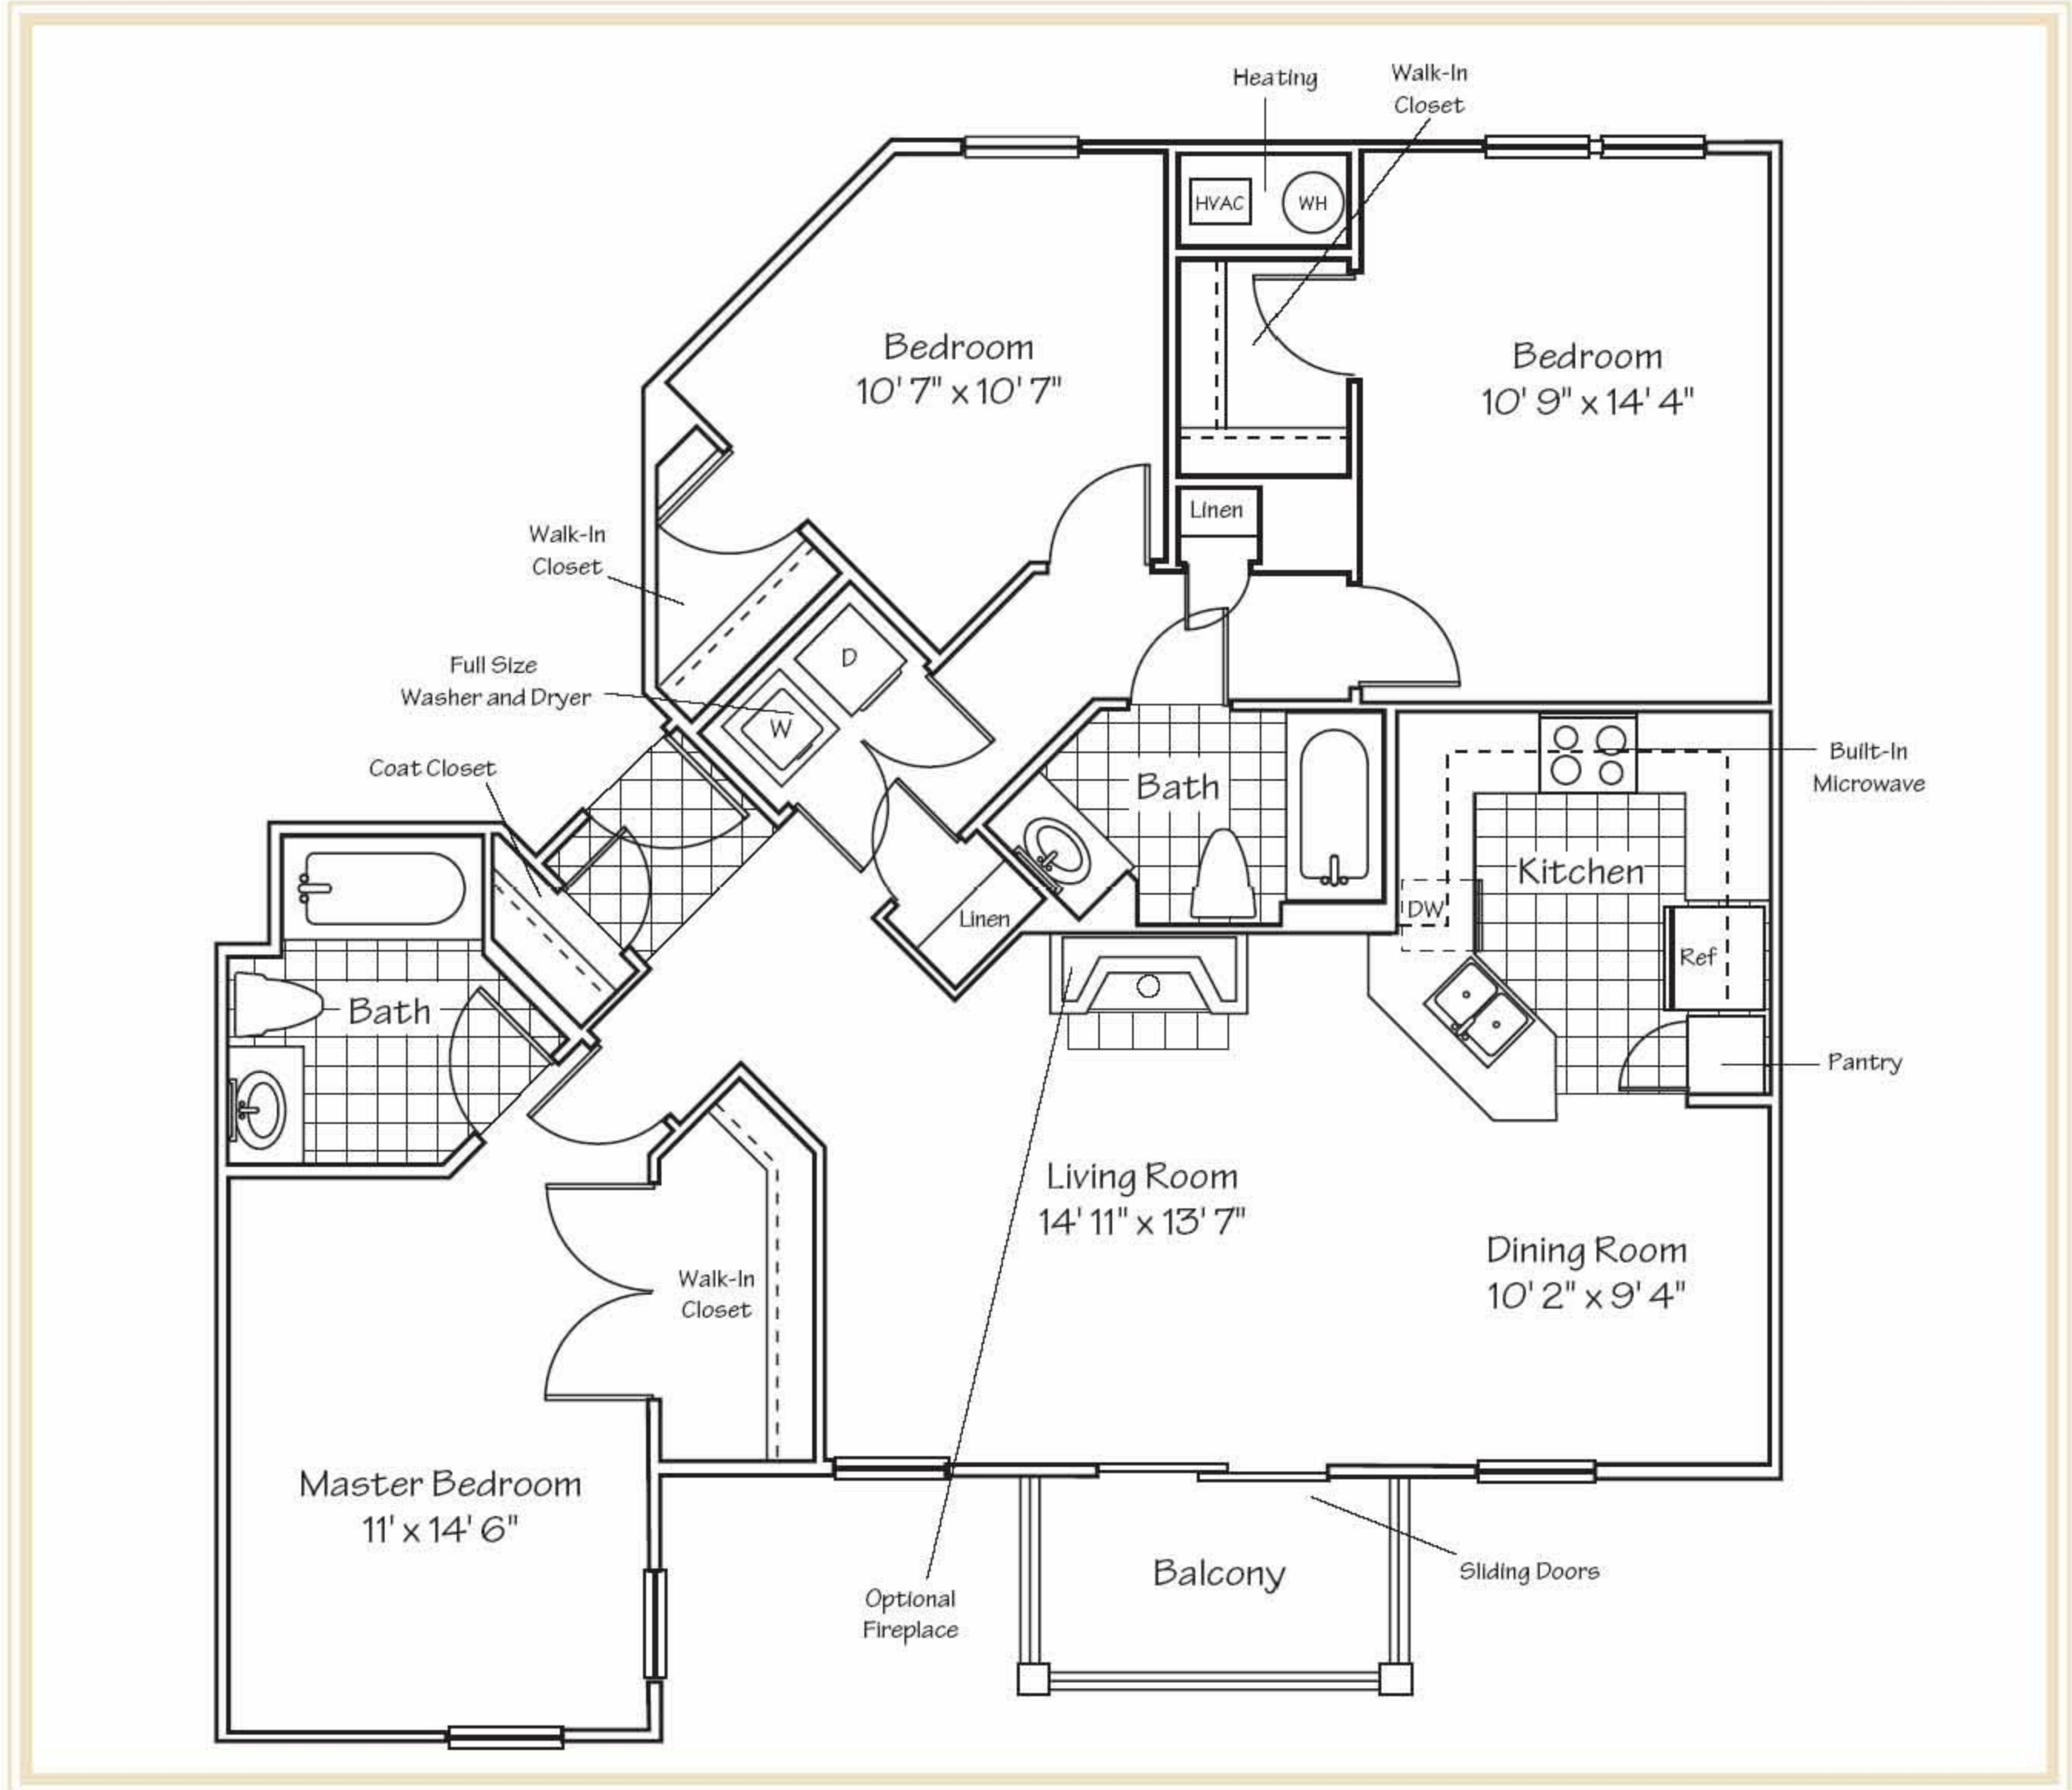

# THE FOLLY

The Residences  
at King Farm

3 BEDROOM, 2 BATH 1292 Approx. square feet

## SPECIAL FEATURES

This home features ample closet space and a large living/dining room area.

RENT \$ \_\_\_\_\_

APARTMENT NO. \_\_\_\_\_

**THE RESIDENCES AT KING FARM**

Ph 301.519.2806 Fx 301.519.2809