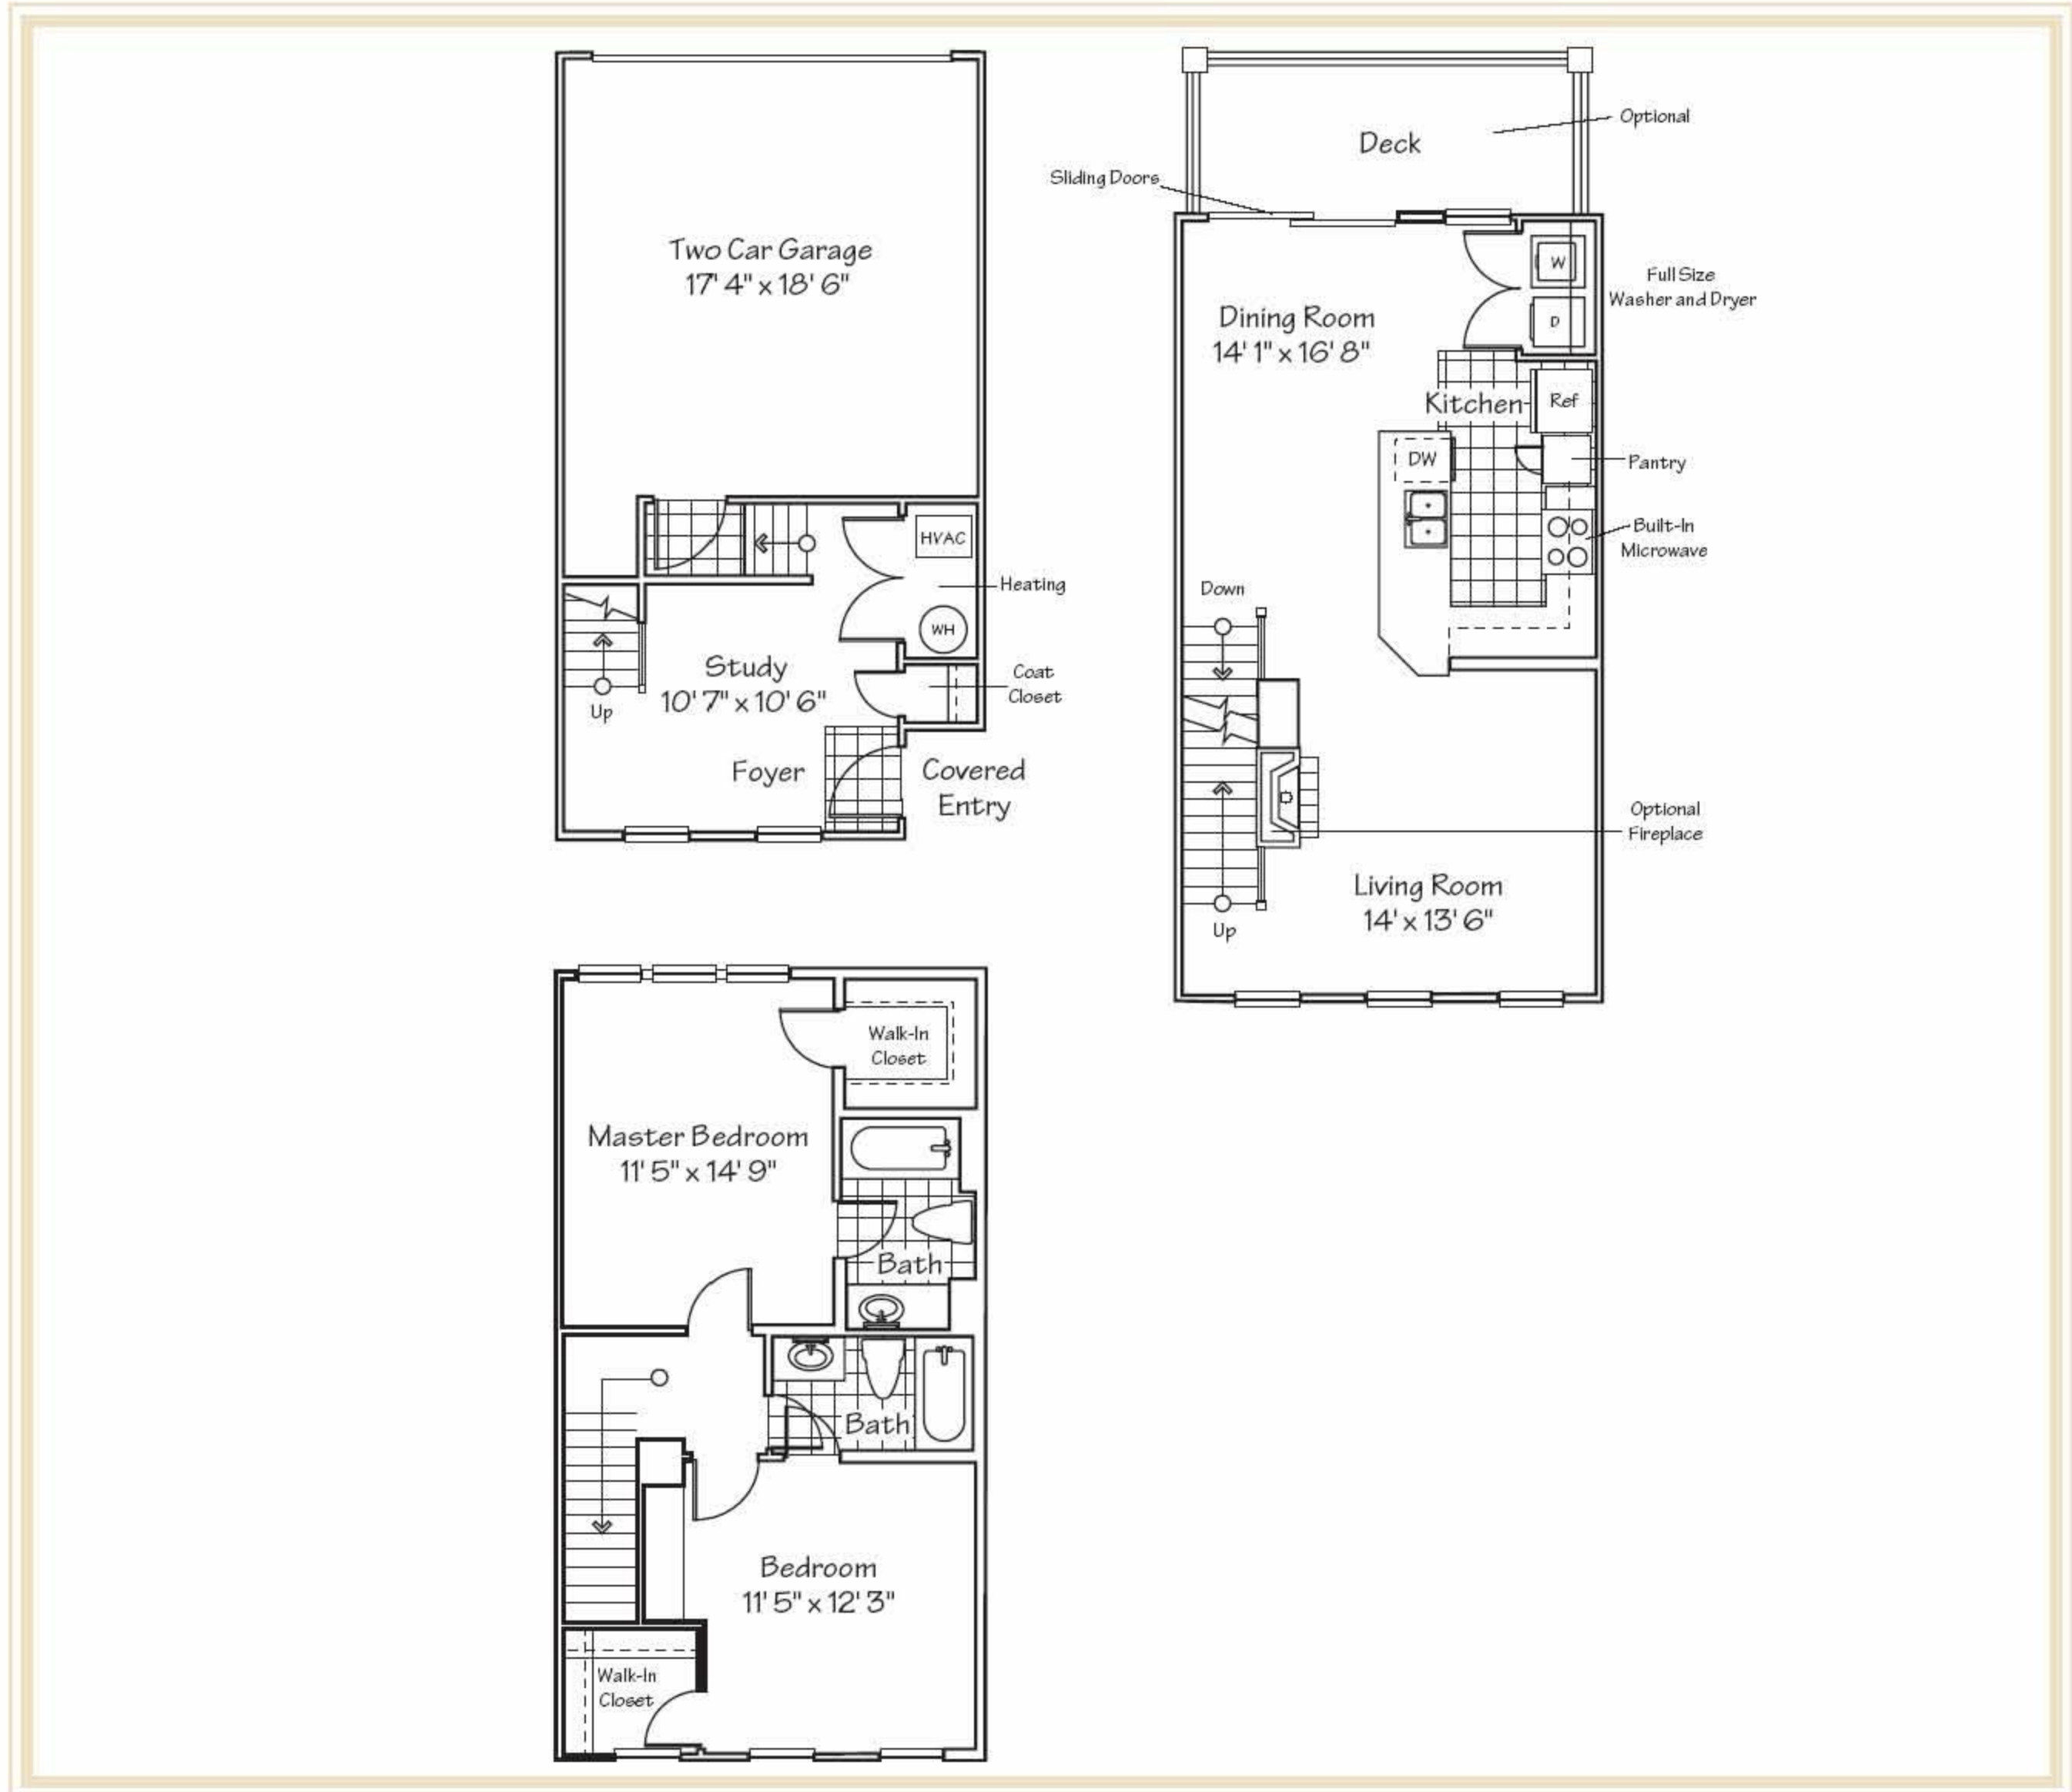

# THE HERITAGE

The Residences  
at King Farm

3 STORY, 2 BEDROOM, 2 BATH 1426 Approx. square feet

## SPECIAL FEATURES

This home features extensive living space with open kitchen, dining and living room area.

RENT \$ \_\_\_\_\_

APARTMENT NO. \_\_\_\_\_

**THE RESIDENCES AT KING FARM**

Ph 301.519.2806 Fx 301.519.2809