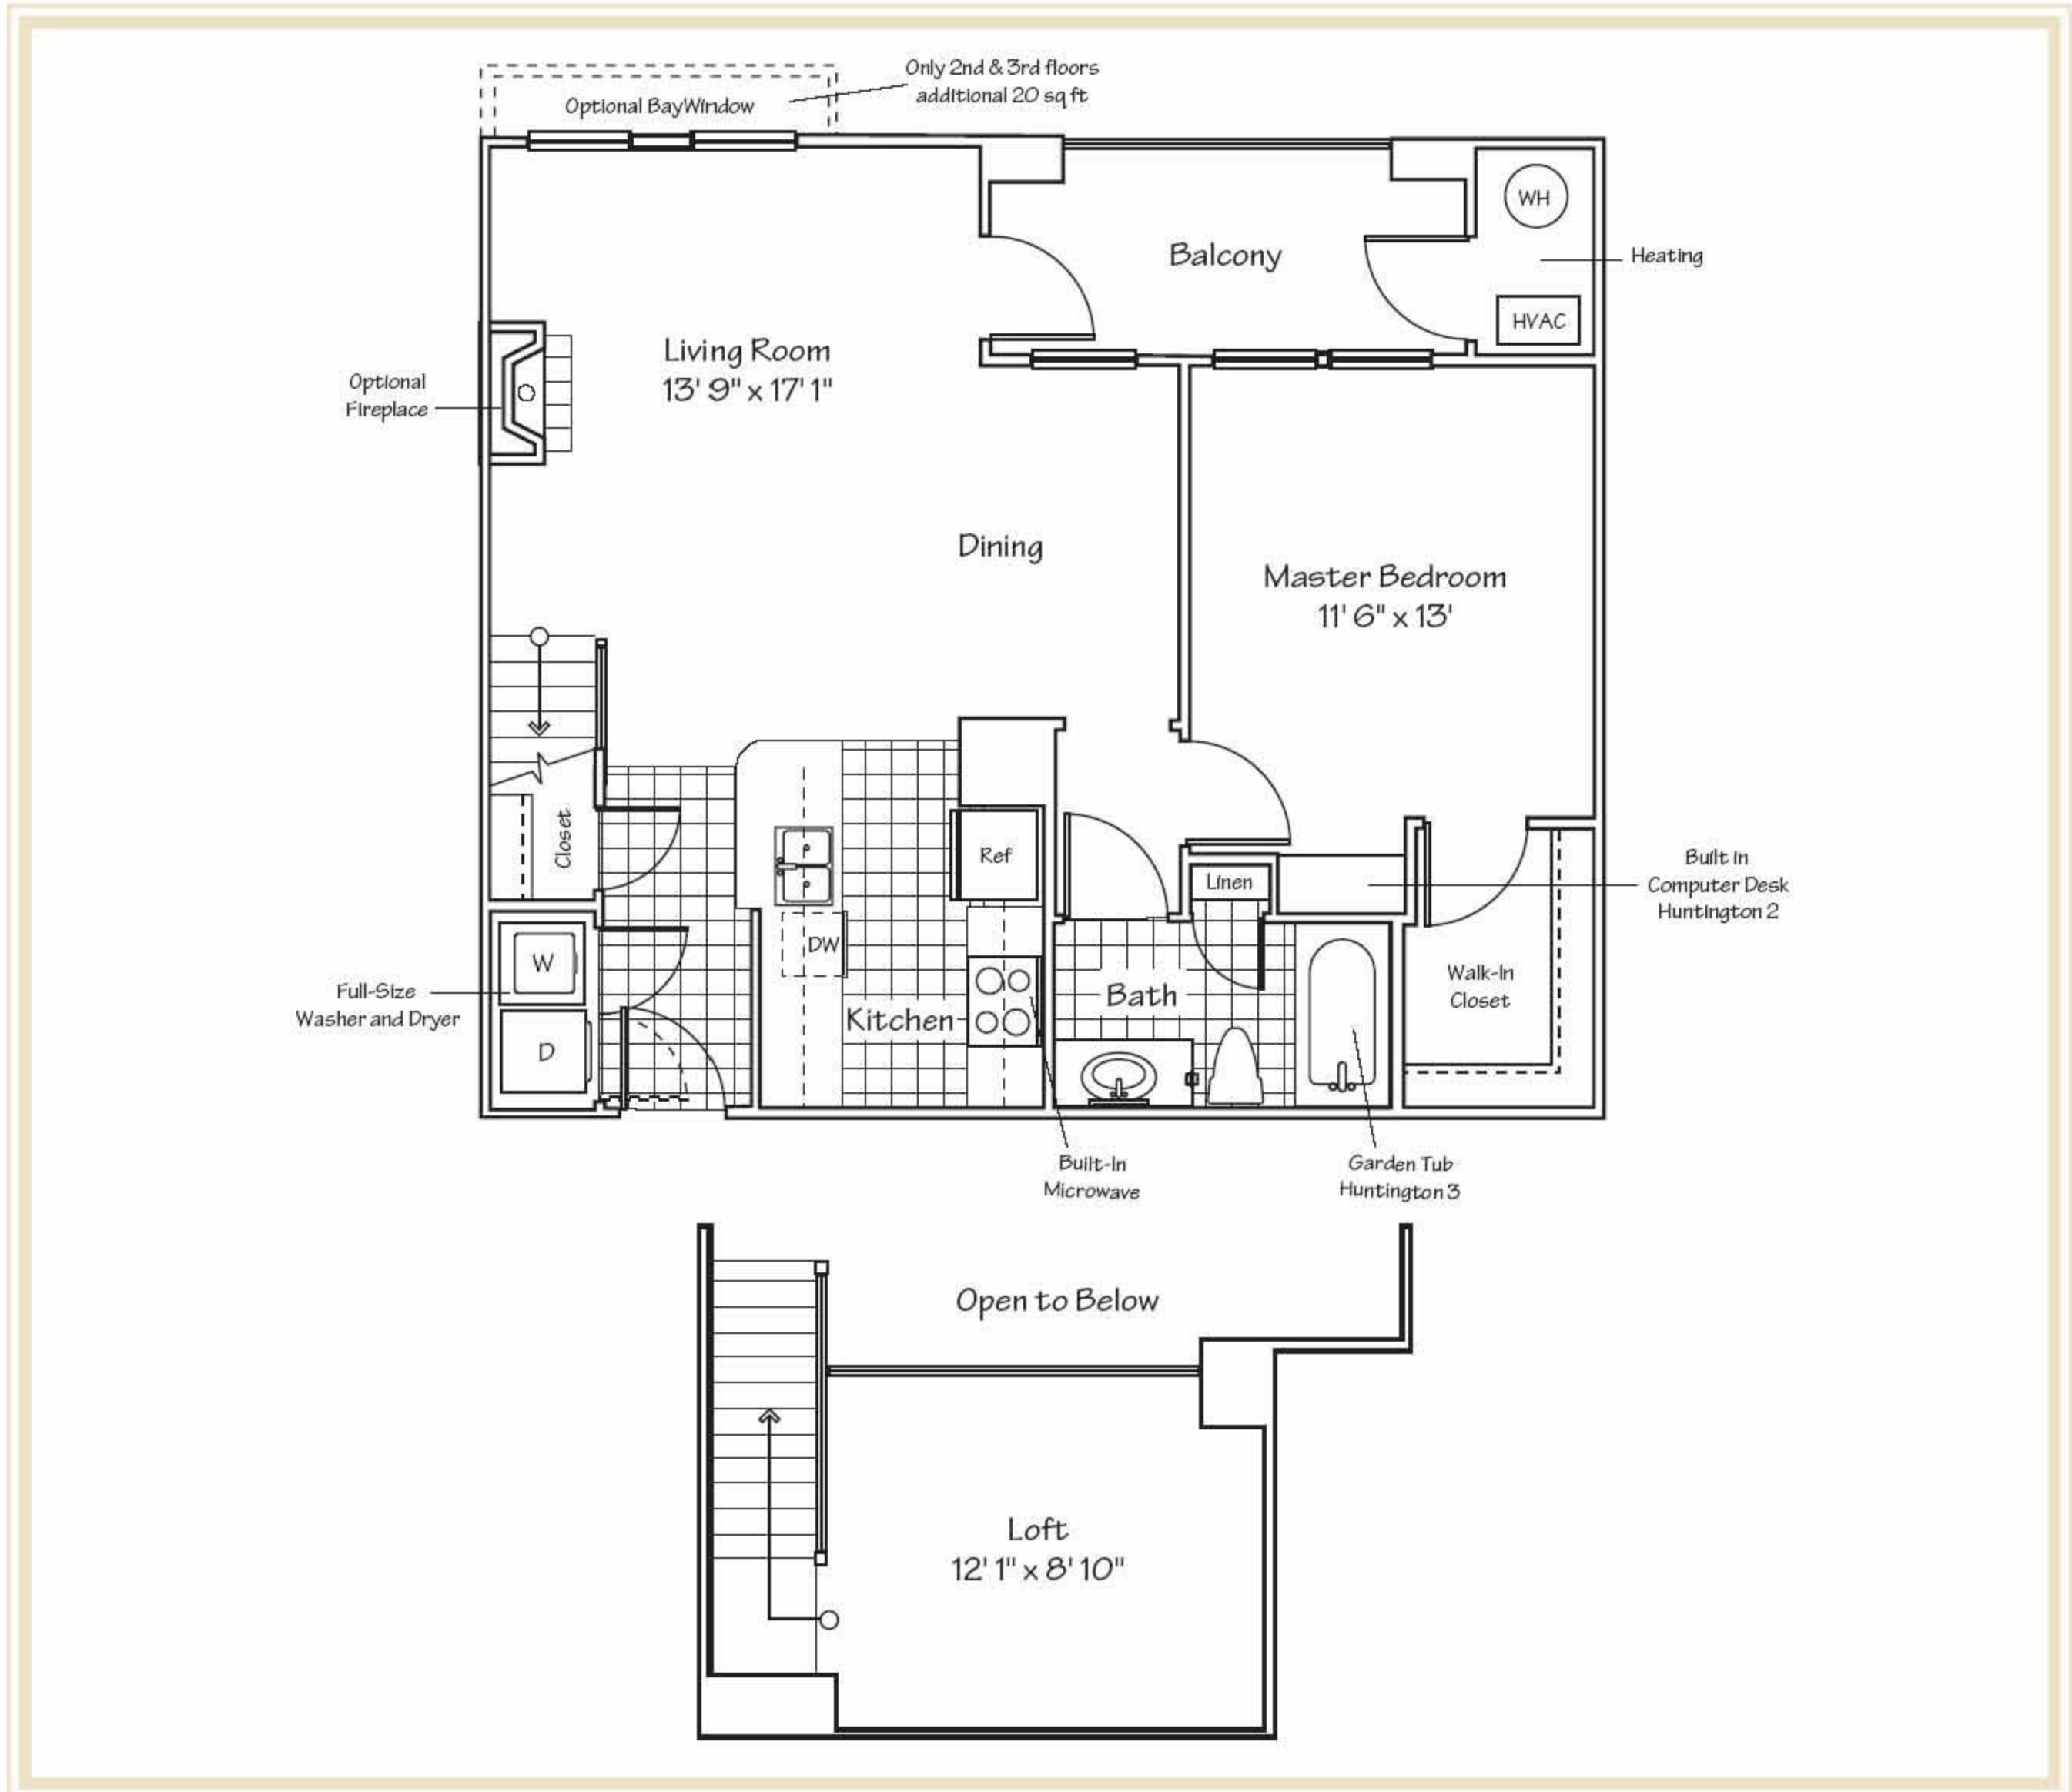

THE LINDEN

The Residences
at King Farm

1 BEDROOM, 1 BATH, OPTIONAL LOFT, 812-953 Approx. square feet

SPECIAL FEATURES

This home features an extensive great room, open kitchen and large master bedroom.

RENT \$ _____

APARTMENT NO. _____

THE RESIDENCES AT KING FARM

Ph 301.519.2806 Fx 301.519.2809