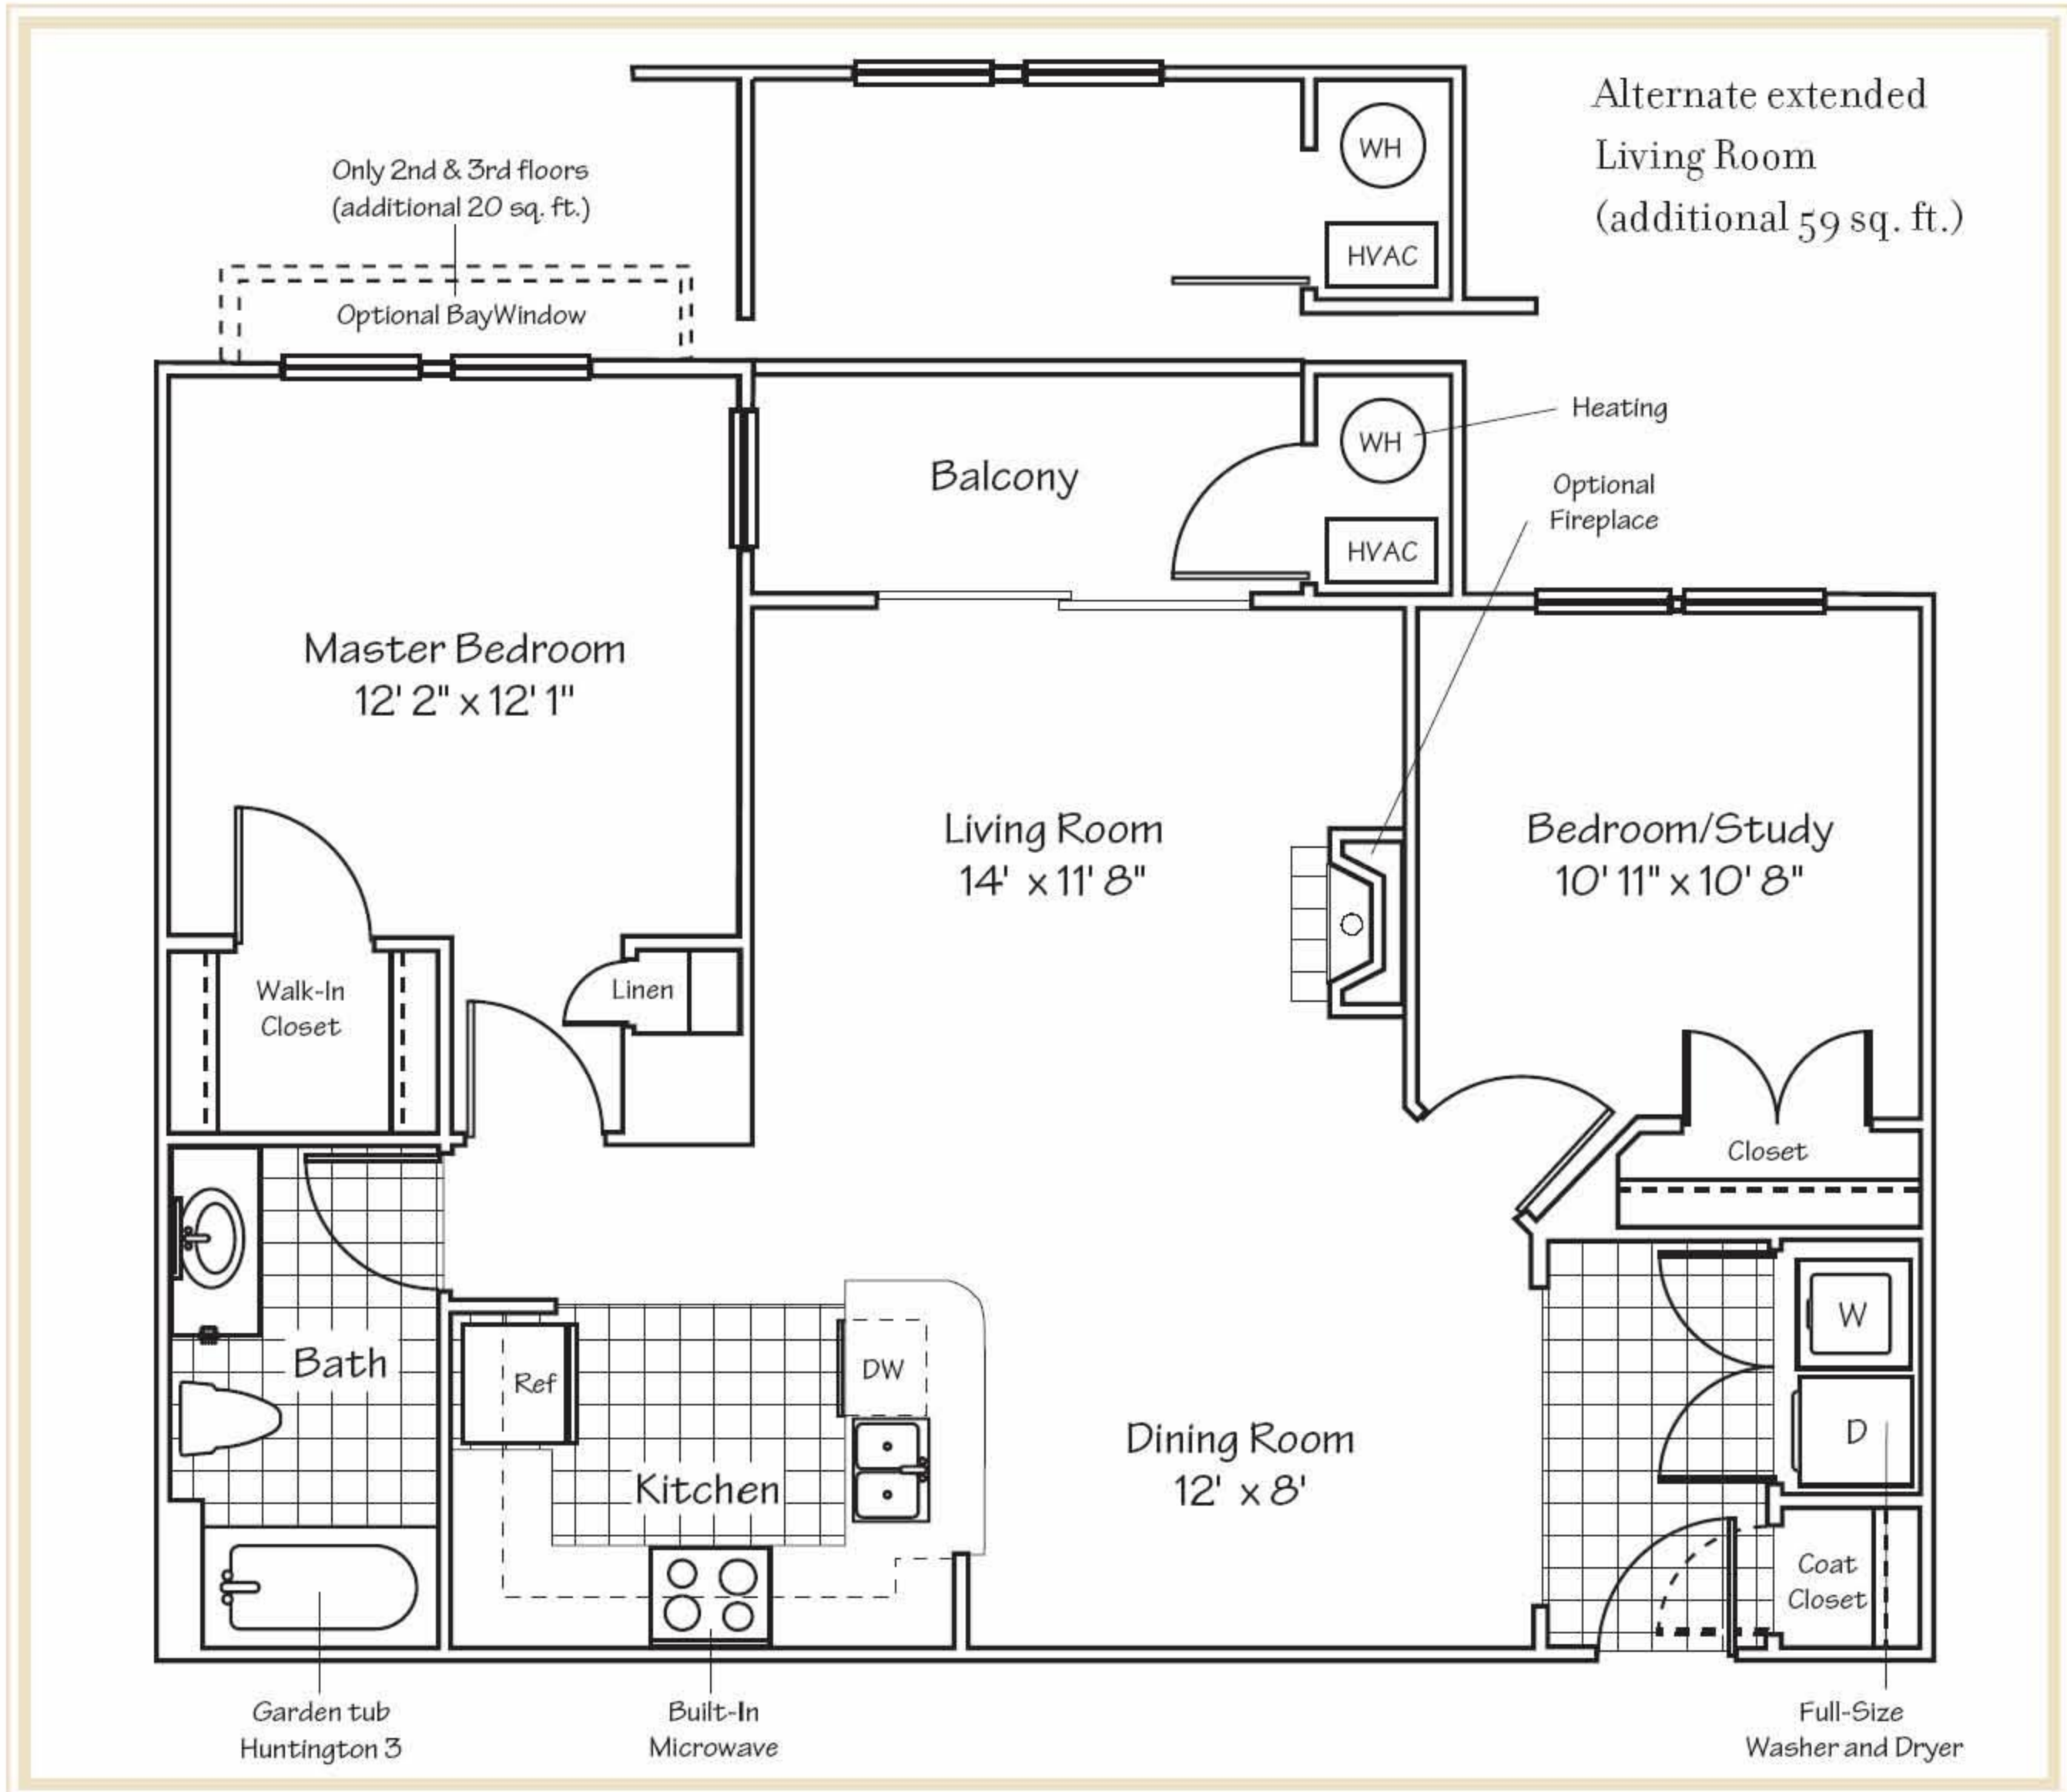

THE REGENT

The Residences
at King Farm

1 BEDROOM, 1 BATH, STUDY 954-1033 Approx. square feet

SPECIAL FEATURES

This home features an inviting dining room which is open to an extensive living room and executive study.

RENT \$ _____

APARTMENT NO. _____

THE RESIDENCES AT KING FARM

Ph 301.519.2806 Fx 301.519.2809