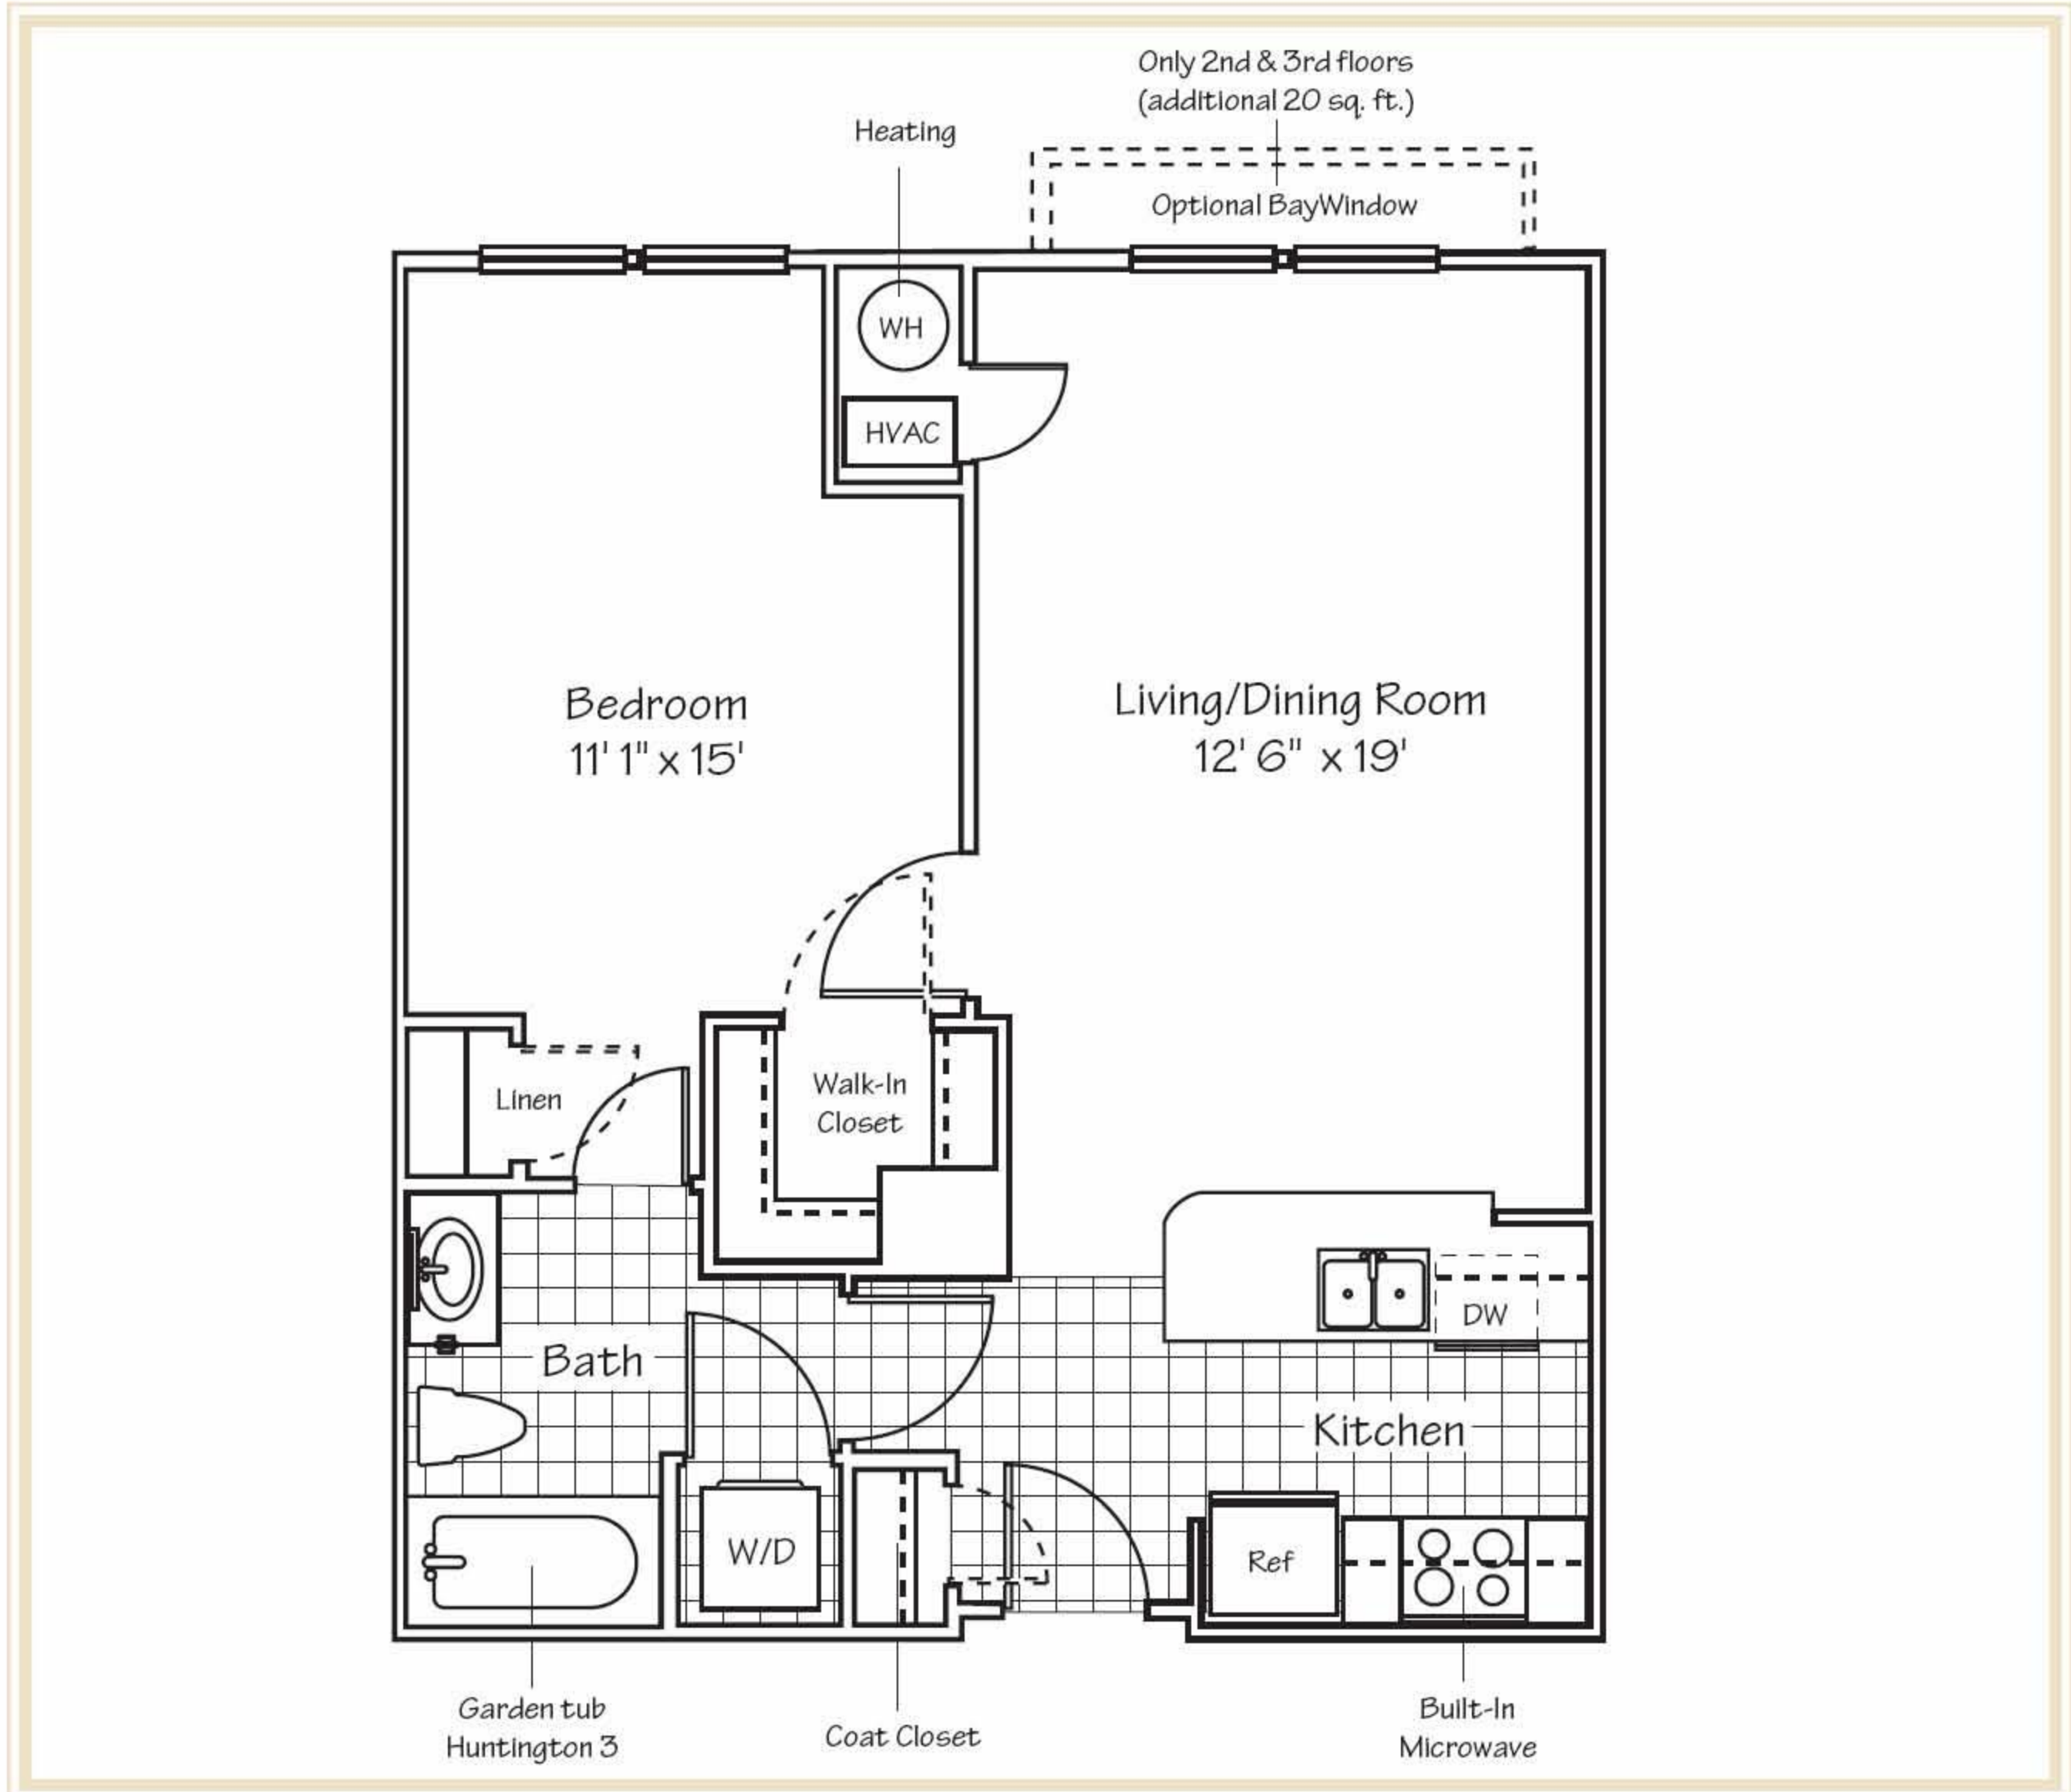

THE WESTBURY

The Residences
at King Farm

1 BEDROOM, 1 BATH 682-702 Approx. square feet

SPECIAL FEATURES

This home features a stacked washer/dryer, spacious combined living/dining room, and ample closet space.