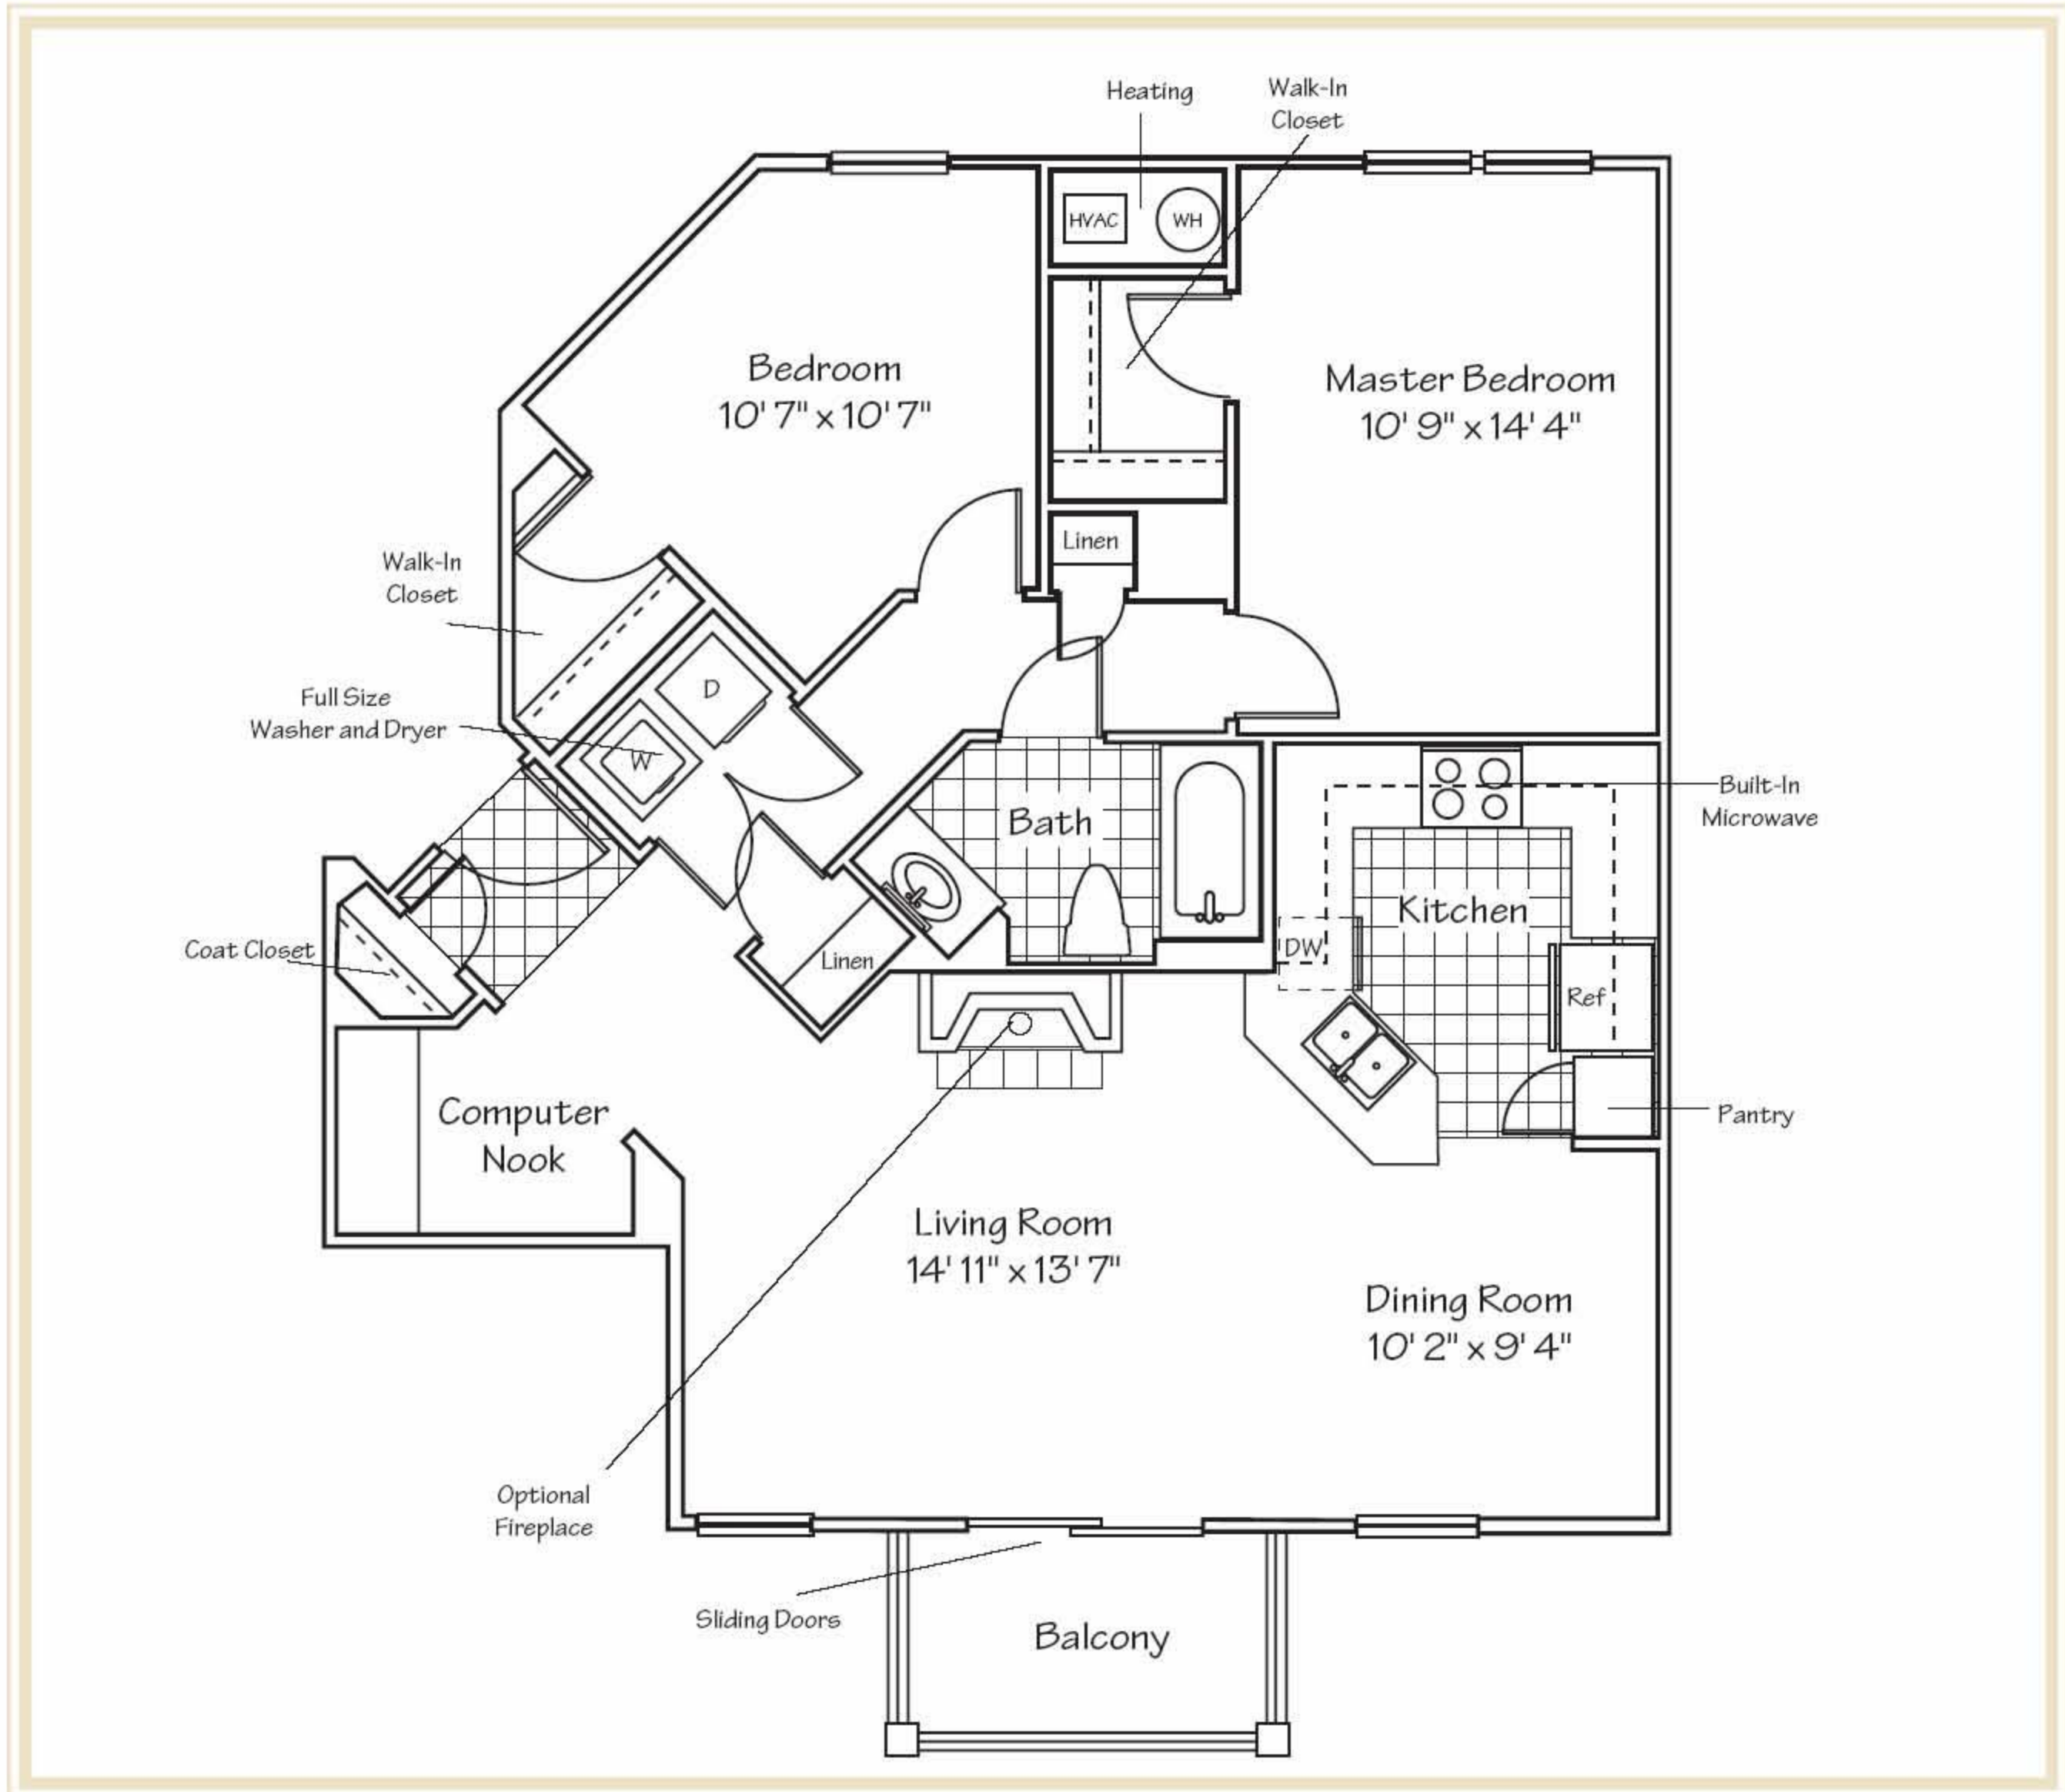

# THE WILLOW

The Residences  
at King Farm

2 BEDROOM, 1 BATH 1048 Approx. square feet

## SPECIAL FEATURES

This home features a gourmet kitchen with abundant counter space, extensive living and dining rooms, and a separate computer nook.

RENT \$ \_\_\_\_\_

APARTMENT NO. \_\_\_\_\_

THE RESIDENCES AT KING FARM

Ph 301.519.2806 Fx 301.519.2809